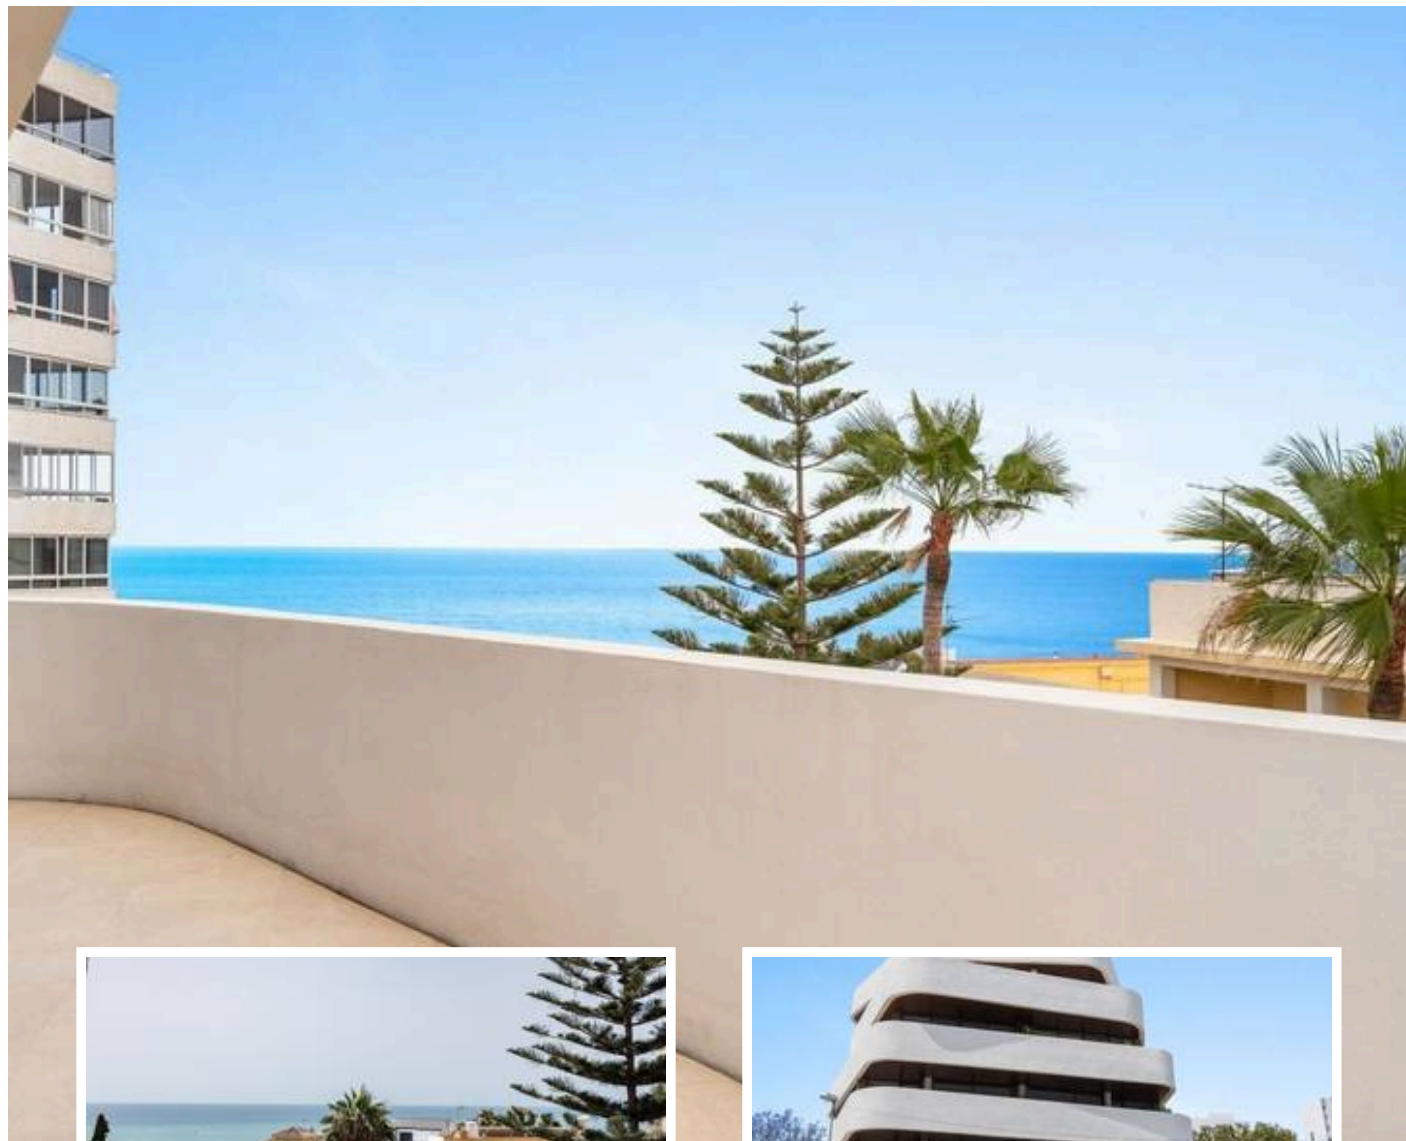

PENTHOUSE IN BENALMADENA COSTA

MORE INFO:

Exclusive Penthouse with Sea Views for Sale in Benalmádena Costa

This penthouse is located in a modern newly built building, next to Parque de la Paloma and just a few meters from the beach.

Upon entering, you are welcomed by a bright living-dining...

Price: **770.000 €**

Bedrooms: 2

Bathrooms: 2

Built: 81m²

Plot: 94m²

Terrace: 80m²

Avenida Ricardo Soriano, 66